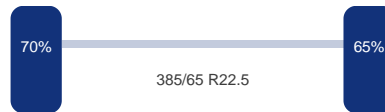

As 3

Merk: Bpweco
Vering: Lucht
Remmen: Remtrommel
Bandenmaat: 385/65 R22.5

Omschrijving

Aluminium tipper trailer, Box dimensions 700x230x130 cm, Capacity approx 21 m3, Payload approx 29 t, ABS, Air suspension, Lift axle (1st), Drum brakes, BPW Eco axles, Tyres 385/65R22.5, Shipment dimensions 750x250x330 cm // NO REGISTRATION DOCUMENTS