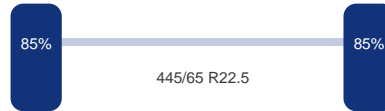

Asconfiguratie

Assen

| | |
|---------------|---|
| Aantal assen: | 2 |
|---------------|---|

DINGEMANSE

TRUCKS & TRAILERS

As 1

Merk: Saf
Vering: Bladveer
Remmen: Remtrommel
Bandenmaat: 445/65 R22.5

As 2