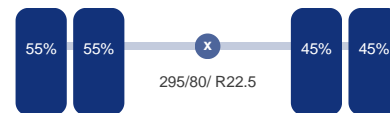

As 3

Aangedreven: Ja
Vering: Lucht
Dubbellucht: Ja
Bandenmaat: 295/80/ R22.5

Omschrijving

RIGHT-HAND DRIVE, NON DUTY FREE, REQUIRES CUSTOMS CLEARANCE // Euro 5, AdBlue, Engine brake, Auto. gearbox, Steel suspension front/ Air suspension rear, Tyres 295/80/22.5, High roof cabin, 2 beds, Night heater, Airconditioning, Digit tachometer, Refrigerator, Shipment dimensions 630x250x400 cm.