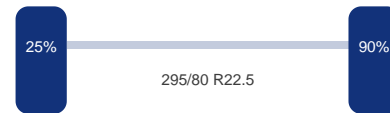

As 1

Stuuras: Ja
Vering: Bladveer
Bandenmaat: 295/80 R22.5

As 2

Vering: Lucht
Liftas: Ja
Bandenmaat: 295/80 R22.5

As 3

Aangedreven: Ja
Vering: Lucht
Dubbellucht: Ja
Bandenmaat: 295/80 R22.5

Omschrijving

RIGHT-HAND DRIVE, NON DUTY FREE, REQUIRES CUSTOMS CLEARANCE // Euro 5, AdBlue, Engine brake, Auto. gearbox, Steel suspension front/ Air suspension rear, Tyres 295/80/22.5, High roof cabin, 2 beds, Night heater, Airconditioning, Digit tacho, Refrigerator, Shipment dimensions 630x250x400 cm.