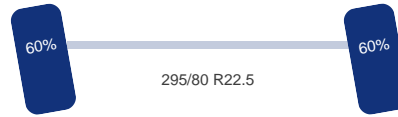

As 1

Stuuras: Ja
Vering: Bladveer
Bandenmaat: 295/80 R22.5

As 2

Vering: Lucht
Liftas: Ja
Bandenmaat: 295/80 R22.5

As 3

Aangedreven: Ja
Vering: Lucht
Dubbellucht: Ja
Bandenmaat: 295/80 R22.5

Omschrijving

RIGHT-HAND DRIVE, NON DUTY FREE, REQUIRES CUSTOMS CLEARANCE // Euro 5, AdBlue, Engine brake, Auto. gearbox, Steel suspension front/ Air suspension rear, Tyres 295/80/22.5, High roof cabin, 2 beds, Night heater, Airconditioning, Digit tacho, Refrigerator, Shipment dimensions 630x250x400 cm.