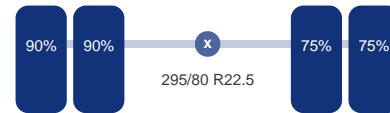

As 1

Stuuras: Ja
Vering: Bladveer
Bandenmaat: 295/80 R22.5

As 2

Vering: Lucht
Liftas: Ja
Bandenmaat: 295/80 R22.5

As 3

Aangedreven: Ja
Vering: Lucht
Dubbellucht: Ja
Bandenmaat: 295/80 R22.5

Omschrijving

RIGHT-HAND DRIVE, NON DUTY FREE, REQUIRES CUSTOMS CLEARANCE // Euro 5, AdBlue, Engine brake, Auto. gearbox, Steel suspension front/ Air suspension rear, Tyres 295/80/22.5, High roof cabin, 2 beds, Night heater, Airconditioning, Digit tacho, Refrigerator, Shipment dimensions 630x250x400 cm.