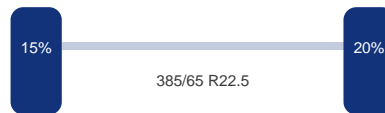

Omschrijving

Carrier Vector 1850 MT frigo unit, Diesel and electric, 13910 engine hours, 8588 standby hours, // TRAILER // ABS, Disc brakes, Mercedes axles, Full air suspension, Box dimensions 1345x250x260 cm, Loading height 135 cm, Shipment dimensions 1400x255x400 cm.