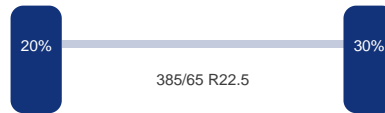

Aantal assen:	3
---------------	---

DINGEMANSE

TRUCKS & TRAILERS

As 1

Merk: Ror
Vering: Lucht
Remmen: Remtrommel
Bandenmaat: 385/65 R22.5

As 2

Merk: Ror
Vering: Lucht
Remmen: Remtrommel
Bandenmaat: 385/65 R22.5