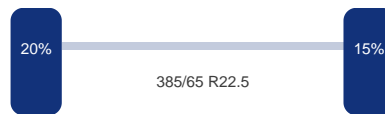

As 3

Merk: Ror
Vering: Lucht
Remmen: Remtrommel
Bandenmaat: 385/65 R22.5

Omschrijving

Aluminium tipper, Steel chassis, Capacity approx 50.5 m³, Box dimensions 1040x237x205 cm, Floor height 135 cm, ABS, Drum brakes, Ror axles, Tarpaulin, Shipment dimensions: 1100x255x365 cm