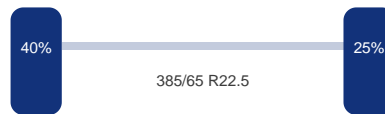

Omschrijving

NON-DUTY FREE VEHICLE, REQUIRES CUSTOMS CLEARANCE // Thermoking SLXe Spectrum frigo engine (diesel / electric), Box dimensions 1340x250x265 cm (height 242 cm underneath fridge inlet), Floor height 120 cm, ABS, Air suspension, BPW axles, Shipment dimensions 1400x255x400 cm