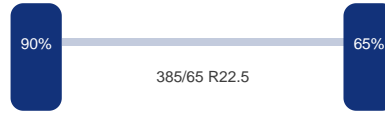

As 2

Merk: Bpw
Vering: Lucht
Remmen: Remtrommel
Bandenmaat: 385/65 R22.5