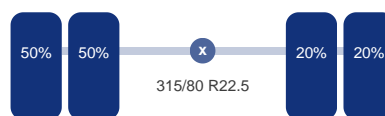

Aangedreven: Ja
Positie: Achter
Vering: Lucht
Dubbellucht: Ja
Sper: Ja
Bandenmaat: 315/80 R22.5

Omschrijving

Truck 4x2, Euro 6, Adblue, Automatic gearbox, PTO, Intarder, Tipper hydraulics, Steel front suspension, Air rear suspension, Sleep cabin, Airconditioning, Night heater, 2 beds, Coolbox, Digital tachograph, Shipment dimensions 620x250x380 cm